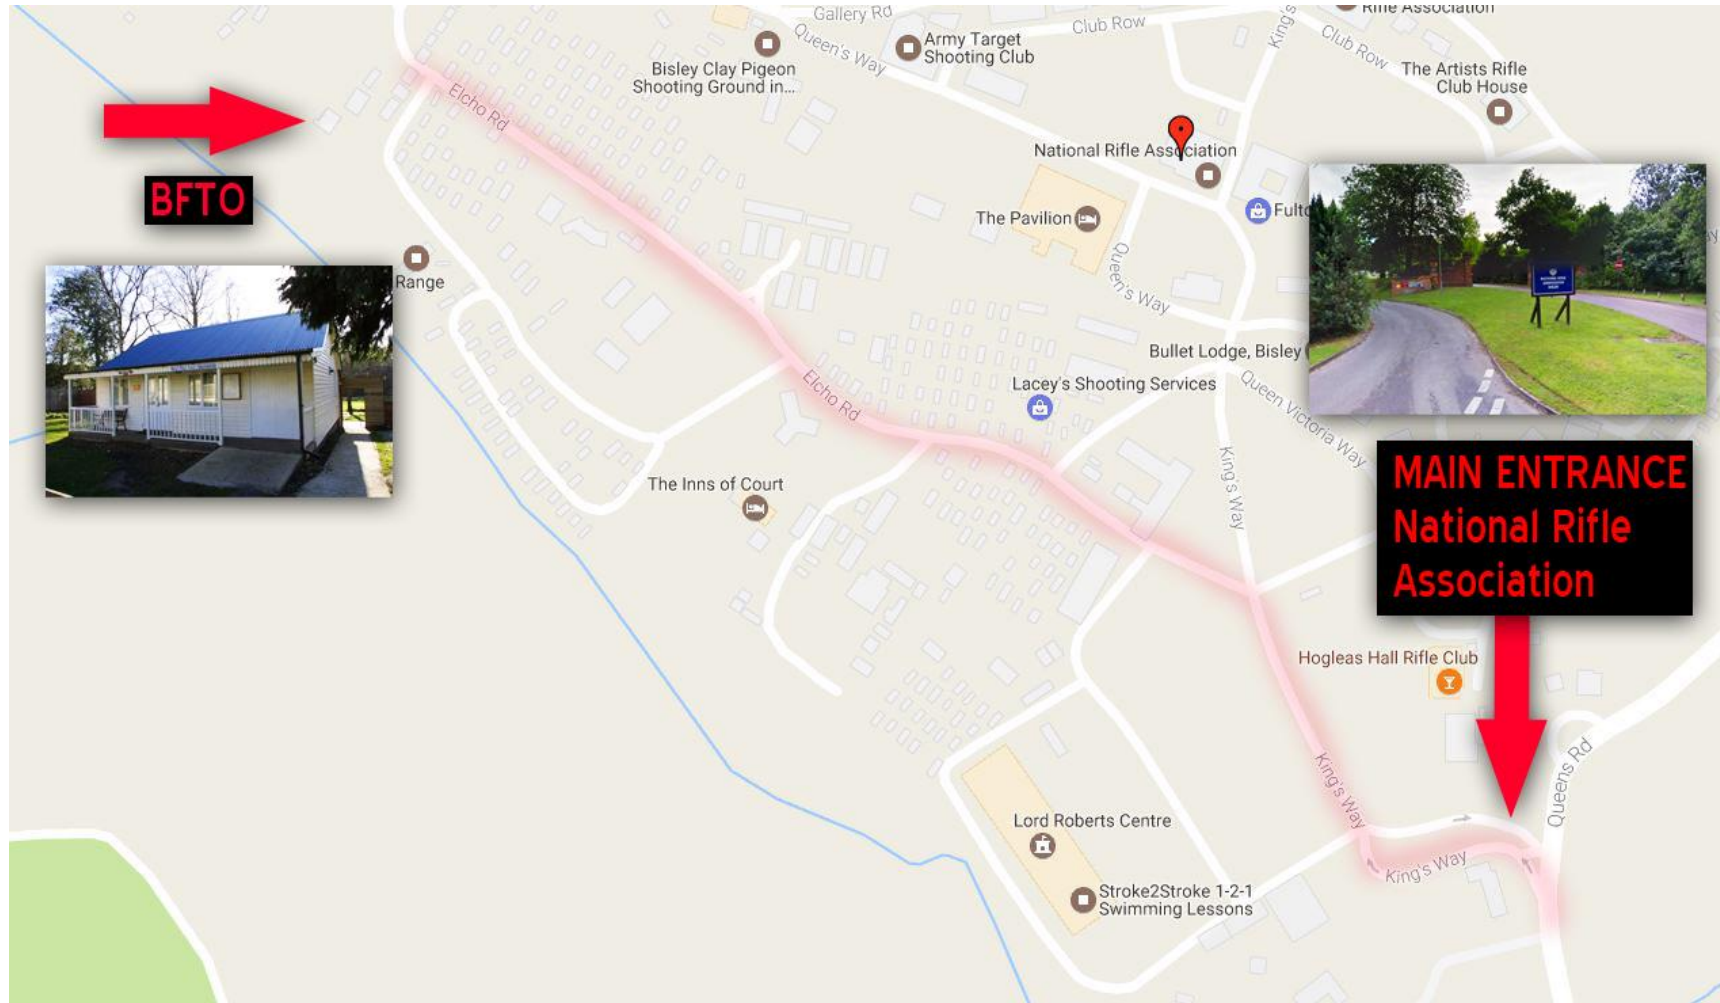

## Directions from main gate to Bisley Field Target Organisation

If you have a Sat Nav then the nearest postcode is GU24 0PB. This will get you onto the Bisley shooting ground. If you prefer the Long/Lat coordinates for the BFTO then they are: 51°18'42.20"N and 0°39'44.80"W

Once on Bisley Camp travel along Kings Way, with the Lord Roberts Centre on your left, until you pass a sign listing the clubs and facilities on the Bisley site. Take the next left after the sign onto Elcho Road. Follow this road between dorms and caravans until you have gone over three speed bumps. Soon after the third speed bump, the tarmac road will bend to the right with a track off to the left. Take the track to the left and as you turn down the slope you will see Mallabar Hut (BFTO Clubhouse) in front of you. Park along the fence line at the bottom of the slope or on the main grass area, please do not park in front of the two lodges on the left.